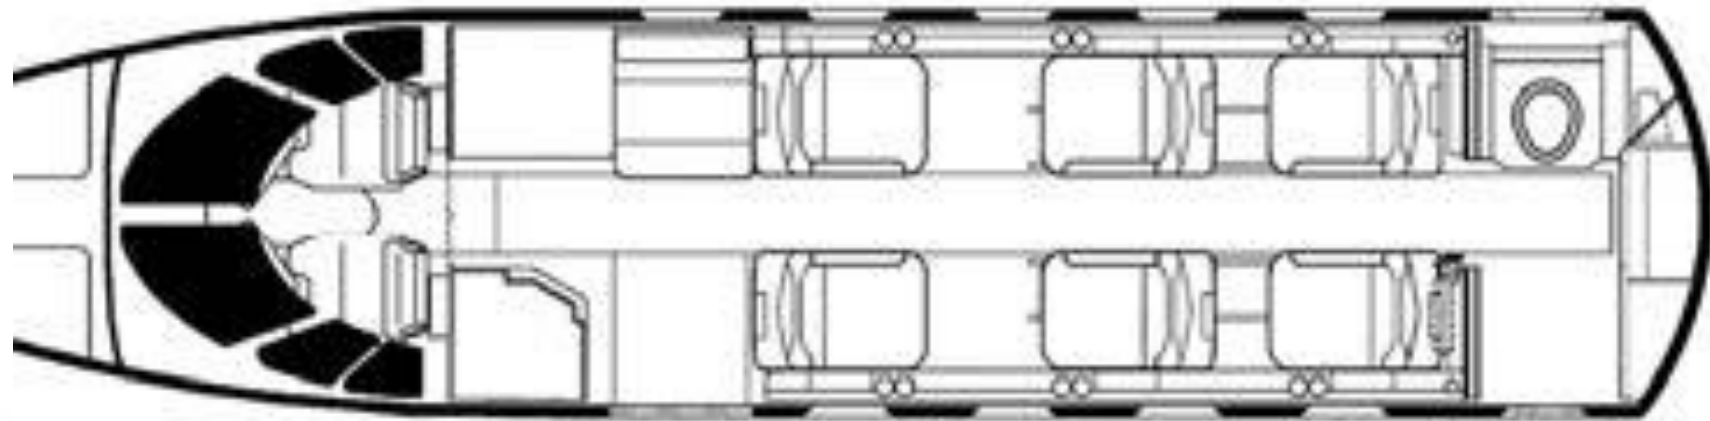

Call +1.(305) 685-9634 • info@NobleAirCharter.com • www.NobleAirCharter.com

CABIN

Cabin seating for seven passengers in a center-club configuration:

- With six passenger pedestal seats and a right-hand forward side-facing seat.
- Left-hand forward refreshment center
- Right-hand forward closet
- Executive & slimline tables
- Remote Cabin Temp Control
- Non-belted flushing toilet (externally serviceable)
- Aft centerline closet
- 2→110 VAC outlets